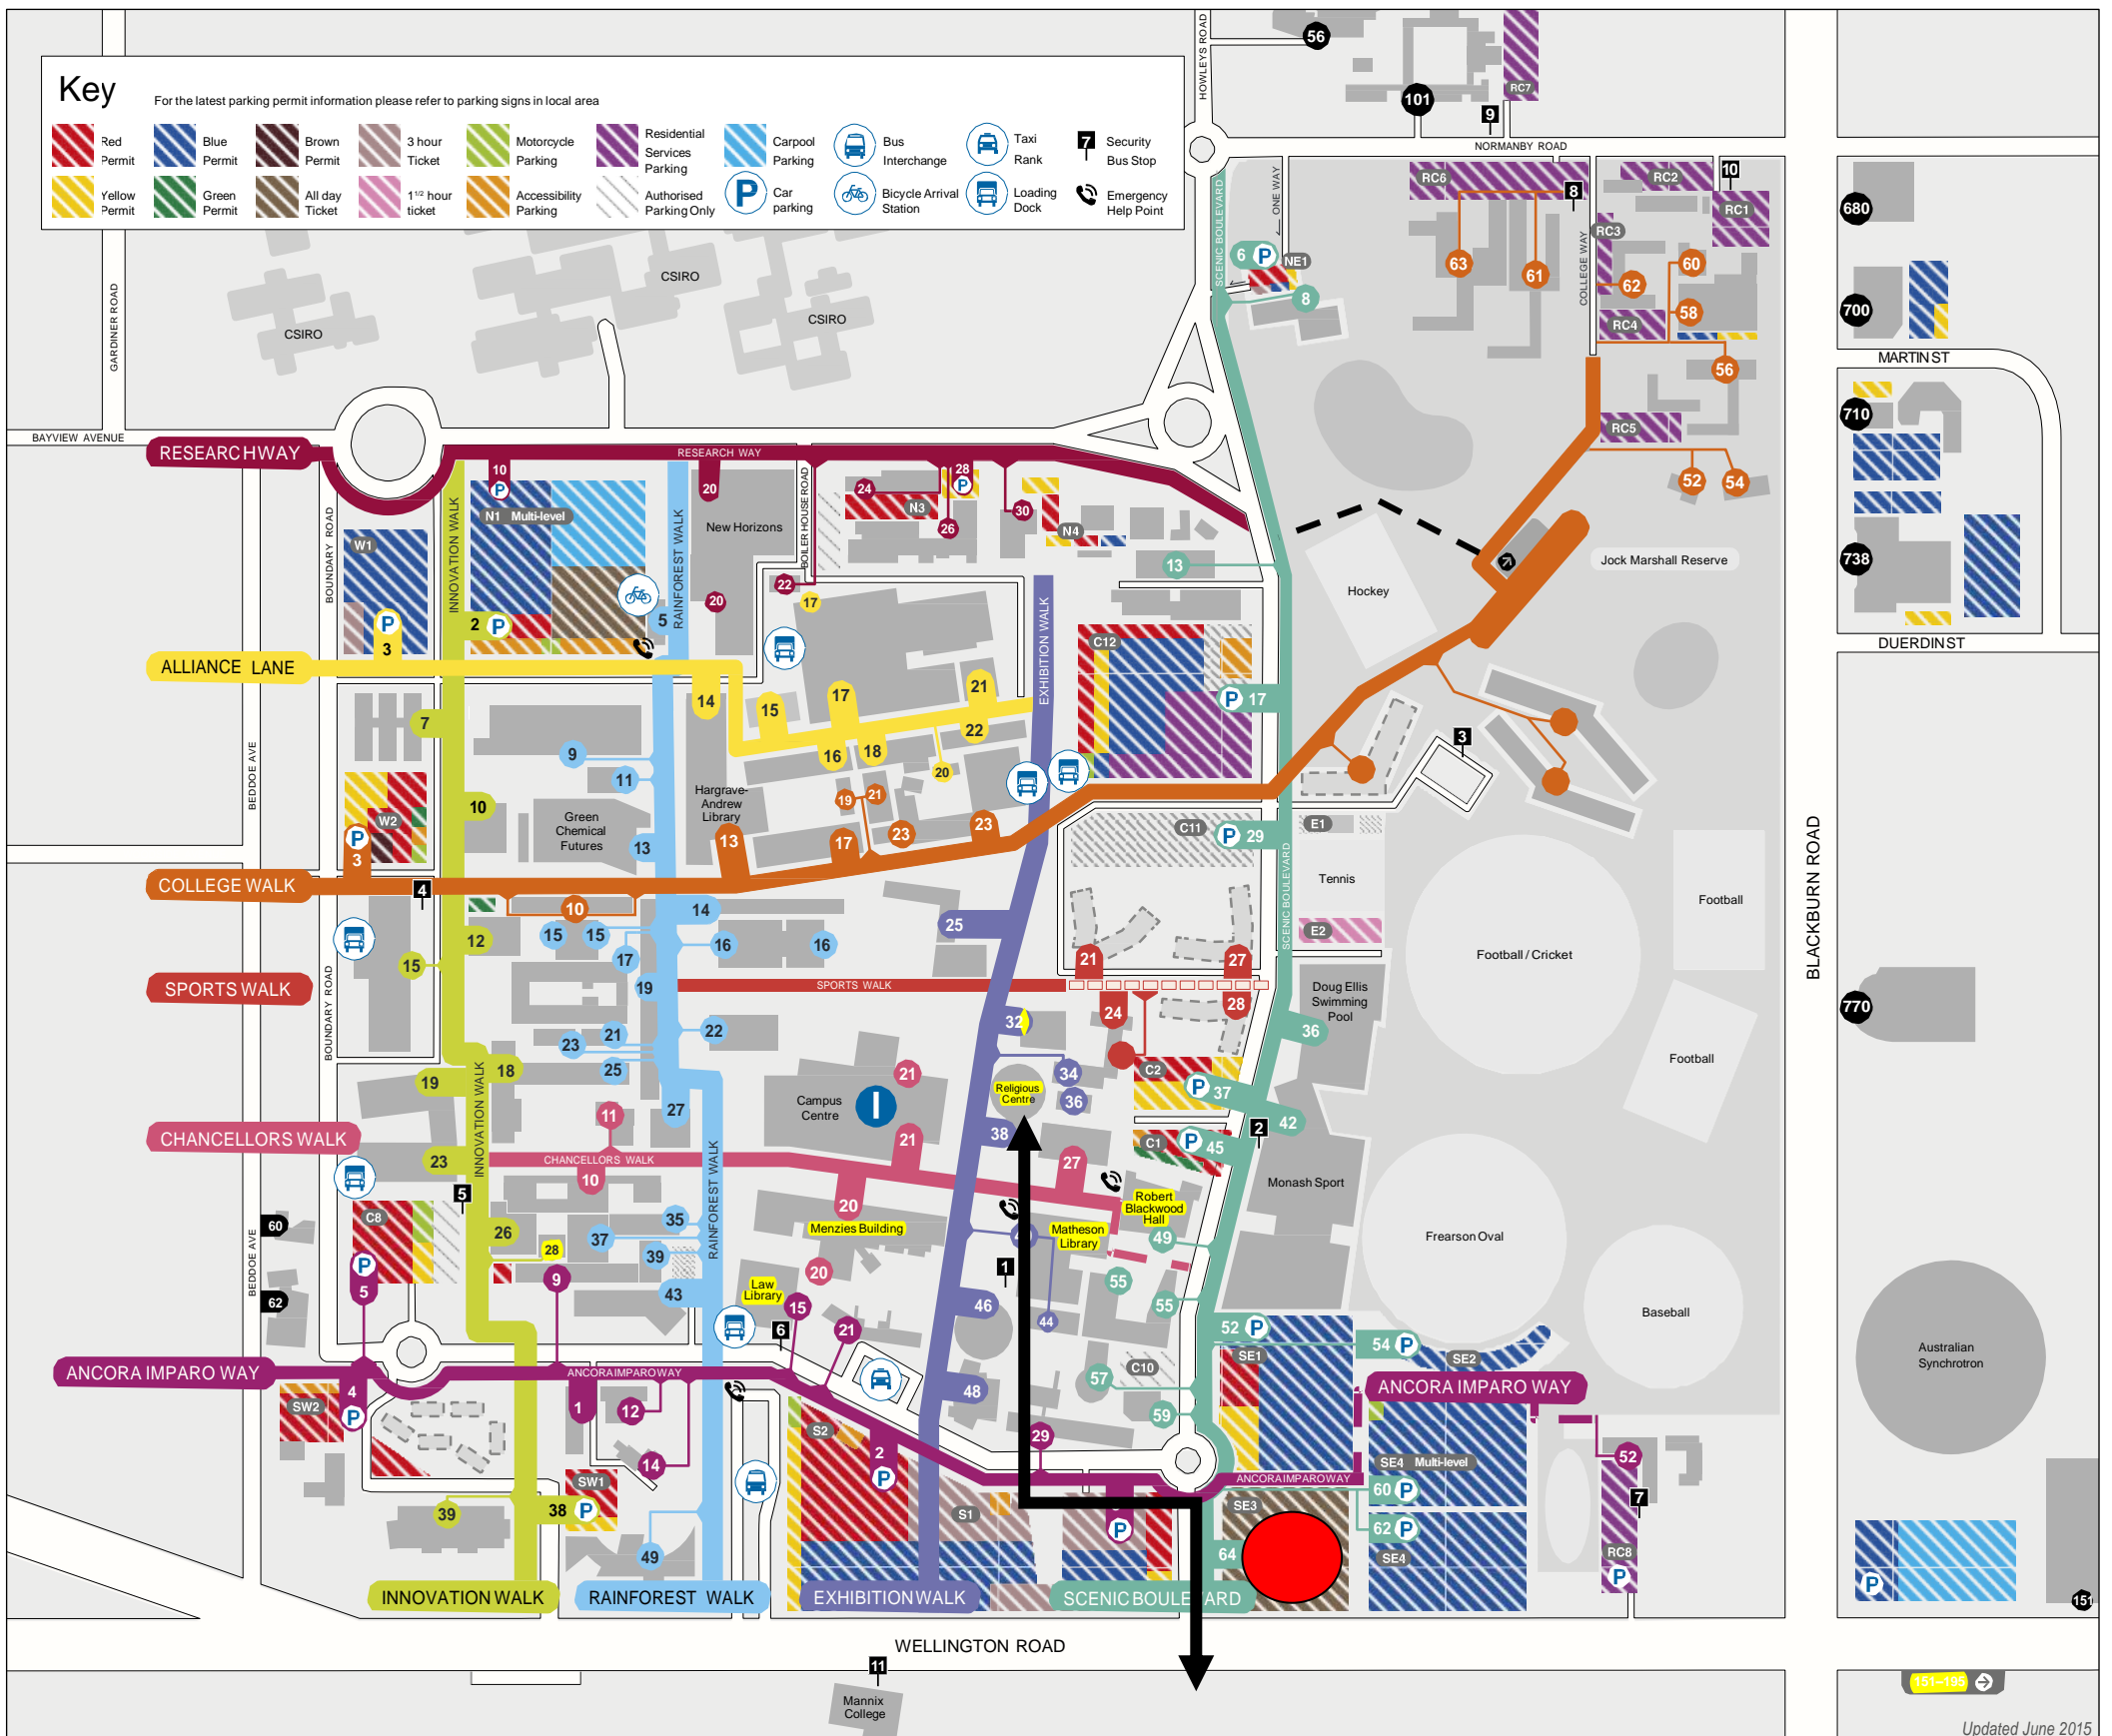

Monash University Clayton campus

Updated June 2015

Building/dept. name & number	Address
Alexander Theatre (7)	48 Exhibition Walk
Australian Pulp and Paper Institute (59)	15 Alliance Lane
Bicycle Arrival Station - James Gormley (80A)	5 Rainforest Walk
Biochemistry Laboratories (16)	11 Chancellors Walk
Biological Sciences (18)	25 Rainforest Walk
Biological Sciences Lecture Theatres S7-S8 (21)	21 Rainforest Walk
Biology (17)	18 Innovation Walk
Boiler House (38)	22 Research Way
Campus Centre (10)	21 Chancellors Walk
Central Science Block (19)	19 Rainforest Walk
Chancellery Building A (3A)	27 Chancellors Walk
Chancellery Building B (3B)	36 Exhibition Walk
Chancellery Building C (3C)	34 Exhibition Walk
Chancellery Building D (3D)	26 Sports Walk
Chancellery Building E (3E)	24 Sports Walk
Chemistry (23)	17 Rainforest Walk
Doug Ellis Swimming Pool (1)	36 Scenic Boulevard
Education (6)	29 Ancora Imparo Way
Engineering 31 (31)	17 College Walk
Engineering 33 (33)	19 College Walk
Engineering 35 (35)	16 Alliance Lane
Engineering 36 (36)	18 Alliance Lane
Engineering 36A (36A)	20 Alliance Lane
Engineering 37 (37)	17 Alliance Lane
Engineering 69 (69)	22 Alliance Lane
Engineering 72 (72)	14 Alliance Lane
Engineering Examination Halls, EH1-EH4 (60)	23 College Walk
Facilities and Services Portables (40P)	24 Research Way
Facilities and Services, Central Store, Transport and Mail (56)	30 Research Way
Facilities and Services (40)	26 Research Way
Faculty of Information Technology (63)	25 Exhibition Walk
Faculty of Medicine Offices (64)	43 Rainforest Walk
Faculty Teaching - MBBS (15)	27 Rainforest Walk
First Year Biology (22)	23 Rainforest Walk
Gallery Building (55)	21 Ancora Imparo Way
Green Chemical Futures (65)	13 Rainforest Walk
Hargrave-Andrew Library (30)	13 College Walk
Information Services (67)	44 Exhibition Walk
Japanese Studies Centre (54)	12 Ancora Imparo Way
Jock Marshall Reserve Environmental Laboratories (42)	52 College Walk
John Monash Science School (84)	39 Innovation Walk
Krongold Centre (5)	57 Scenic Boulevard
Law Building (12)	15 Ancora Imparo Way
Law Library (12)	15 Ancora Imparo Way